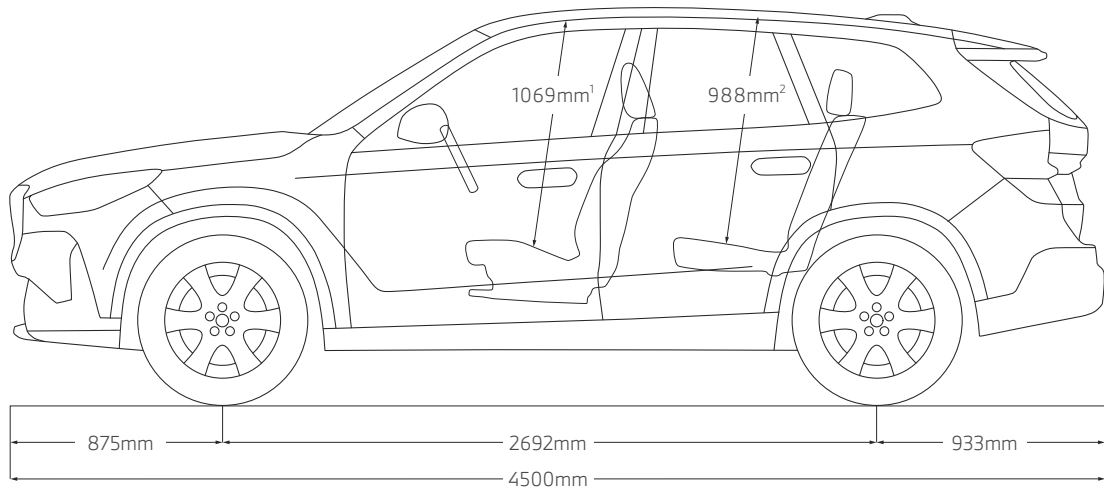

DIMENSIONS.

THE BMW iX1.

¹ 1026mm with Panoramic Glass Sunroof. ² 955mm with Panoramic Glass Sunroof.