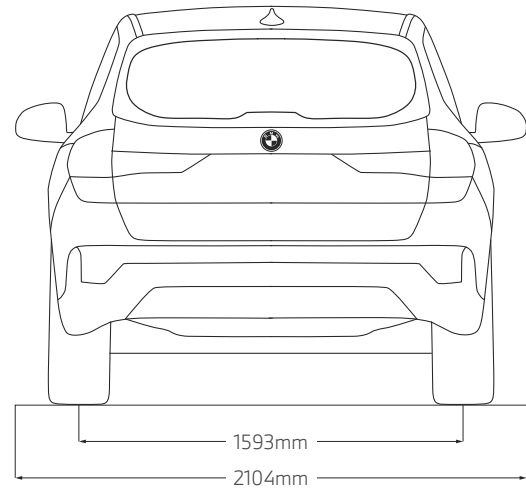

DIMENSIONS.

THE BMW iX1.

¹ 1026mm with Panoramic Glass Sunroof. ² 955mm with Panoramic Glass Sunroof.