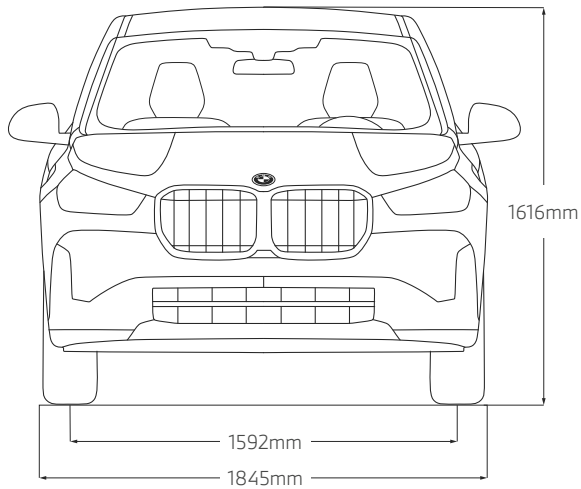

DIMENSIONS.

THE BMW iX1.

¹ 1026mm with Panoramic Glass Sunroof. ² 955mm with Panoramic Glass Sunroof.